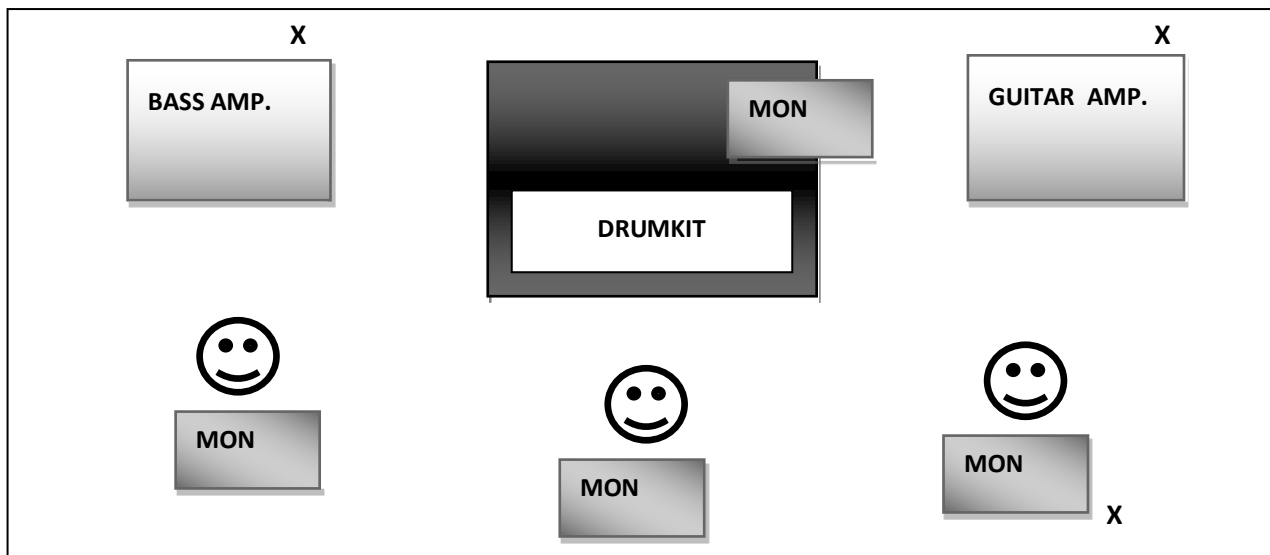

NASTY RUMOURS

STAGERIDER & CHANNEL LIST

= VOCALS

X = POWER (220 V / 50 Hz)

<u>CHANNEL</u>	<u>INSTRUMENT</u>	<u>MIC / D.I.</u>	<u>NOTES</u>
01	KICK	Dynamic	
02	SNARE TOP	Dynamic	
03	SNARE BOTTOM	Dynamic	
04	HI HAT	Condensor	
05	FLOOR TOM	Dynamic	
06	RACK TOM	Dynamic	
07	RIDE	Condensor	
08	OVERHEAD L	Condensor	
09	OVERHEAD R	Condensor	
10	BASS	Dynamic	
11	BASS	Direct Out	
12	GUITAR	Dynamic	
13	VOCALS	SM58	
14	VOCALS (Guitar)	SM58	Provided By Band
15	VOCALS (Bass)	SM58	

MINIMUM FOH REQUIREMENTS:

24 Channel Desk with 6x Aux Sends

1x System 31 Band Graphic EQ

4x Channel Noise Gate

4x Channel Compressor

2x FX-Unit

Daniel Fischer / CH - 3006 Bern

phone: +41 76 583 76 86