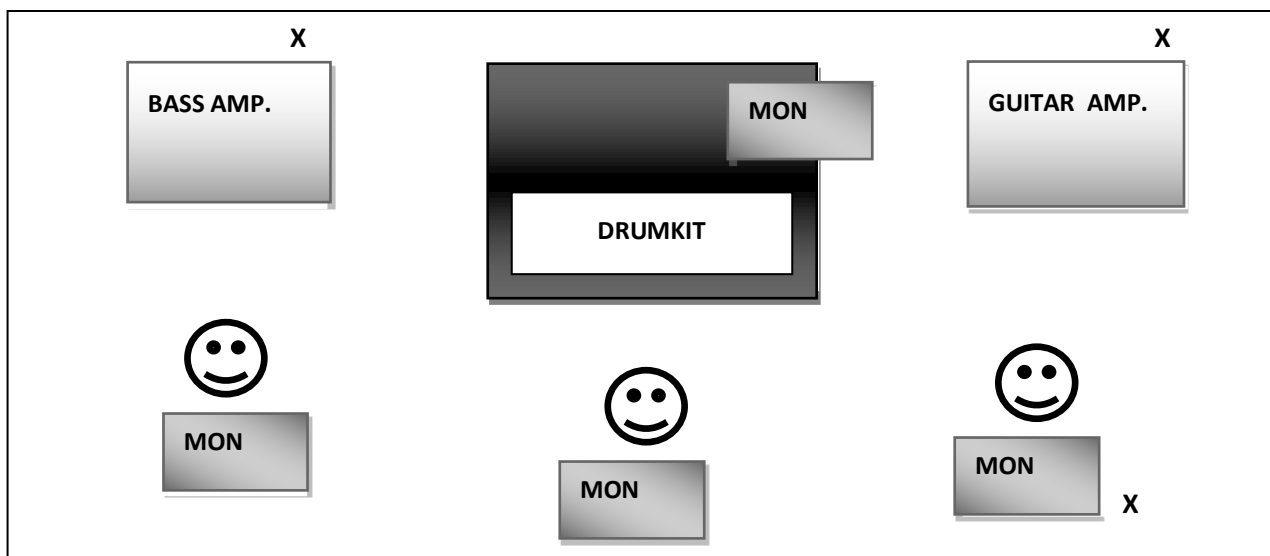

NASTY RUMOURS

STAGERIDER & CHANNEL LIST

= VOCALS

X = POWER (220 V / 50 Hz)

<u>CHANNEL</u>	<u>INSTRUMENT</u>	<u>MIC / D.I.</u>	<u>NOTES</u>
01	KICK	Dynamic	
02	SNARE TOP	Dynamic	
03	SNARE BOTTOM	Dynamic	
04	HI HAT	Condensor	
05	FLOOR TOM	Dynamic	
06	RACK TOM	Dynamic	
07	RIDE	Condensor	
08	OVERHEAD L	Condensor	
09	OVERHEAD R	Condensor	
10	BASS	Dynamic	
11	BASS	Direct Out	
12	GUITAR	Dynamic	
13	LEAD VOCALS	SM58	Provided By Band
14	VOCALS (Guitar)	SM58	Provided By Band
15	VOCALS (Bass)	SM58	