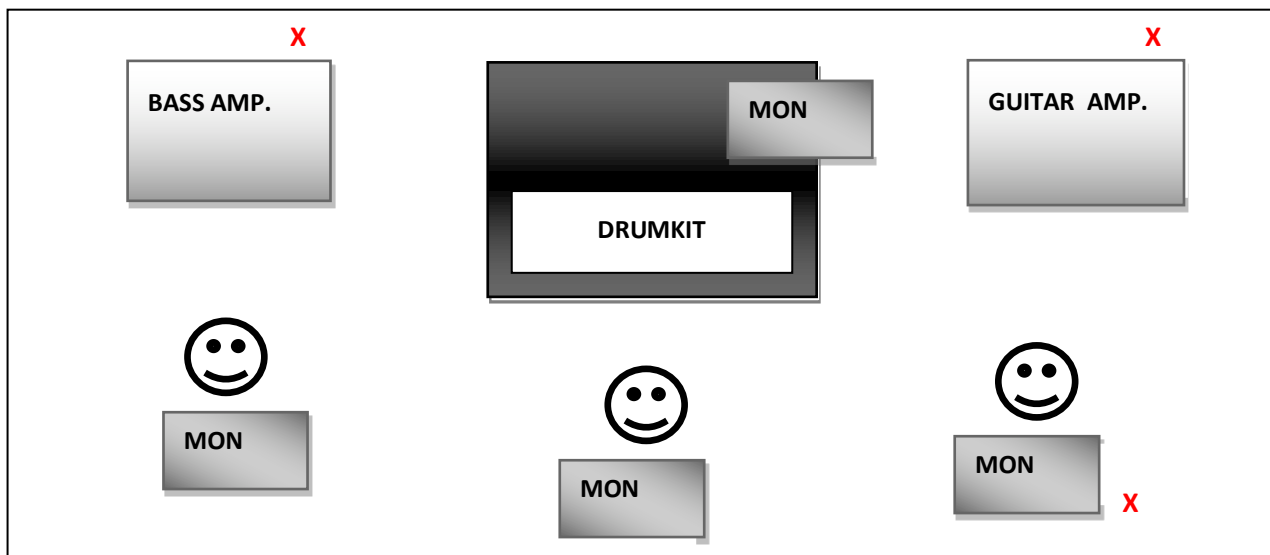

drinks:

local beer

soft drinks

isotonic beverages

coffee (with milk and sugar)

1 bottle of Jim Beam

STAGE:

water with **NO** gas

towels

SLEEPING:

We travel with no sleeping bags and no mattresses.

NASTY RUMOURS

STAGERIDER & CHANNEL LIST

= VOCALS

X = POWER (220 V / 50 Hz)

<u>CHANNEL</u>	<u>INSTRUMENT</u>	<u>MIC / D.I.</u>	<u>NOTES</u>
01	KICK	Dynamic	
02	SNARE TOP	Dynamic	
03	SNARE BOTTOM	Dynamic	
04	HI HAT	Condensor	
05	FLOOR TOM	Dynamic	
06	RACK TOM	Dynamic	
07	RIDE	Condensor	
08	OVERHEAD L	Condensor	
09	OVERHEAD R	Condensor	
10	BASS	Dynamic	
11	BASS	Direct Out	
12	GUITAR	Dynamic	
13	LEAD VOCALS	SM58	Provided by band
14	VOCALS (Guitar)	SM58	Provided by band
15	VOCALS (Bass)	SM58	

The lead singer needs a very long microphone cord and no microphone stand.